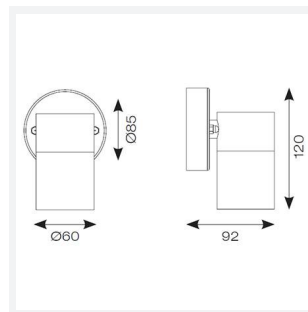

# Acero Directional

Acero Directional Wall Light Stainless Steel  
**Code: AACERO/WLD/SSL**

Category	Wall Lights
Application	Outdoor, Residential
Specification	Architectural

GENERAL INFORMATION	
Wattage	50W
Input	220/240V
Operating Temp	-10°C - 40°C

TECHNICAL INFORMATION	
Light Source	GU10
Colour / Finish	Stainless Steel
IP Rating	IP44
Class Protection	1
Internal / External	External
Surface / Recessed / Suspended	Wall
Warranty (Years)	2
CE Mark	Yes
Diameter	60 mm
Height	120 mm